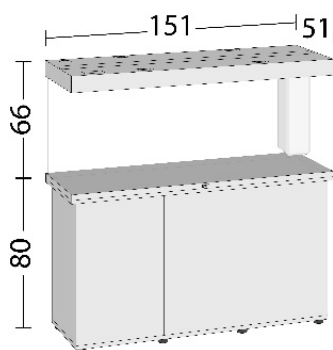

Maße: 151x51x66/80cm | ca. 450L
2x 31W LED (1200mm) | Bioflow XL
Eccoflow 1000 | AquaHeat Pro 300W