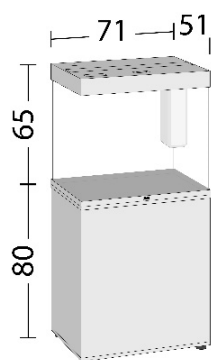

Maße: 71x51x65/80cm | ca. 200L
2x 14W LED (590mm) | Bioflow M
Eccoflow 600 | AquaHeat Pro 200W

20631201	J-AQUA LIDO 200 LED SCHWARZ	4022573119305	1
20631202	J-AQUA LIDO 200 LED WEISS	4022573119404	1
20631204	J-AQUA LIDO 200 LED HELLES HOLZ	4022573119800	1
20631205	J-AQUA LIDO 200 LED GRAU	4022573119602	1
20632482	J-SBX LIDO 200 SCHWARZ	4022573502237	1
20632485	J-SBX LIDO 200 WEISS	4022573502244	1
20632487	J-SBX LIDO 200 HELLES HOLZ	4022573502282	1
20632488	J-SBX LIDO 200 GRAU	4022573502268	1
20301024	J-KOMBI LIDO 200 LED SCHWARZ	4042124002498	1
20301025	J-KOMBI LIDO 200 LED WEISS	4042124002504	1
20301027	J-KOMBI LIDO 200 LED HELLES HOLZ	4042124002528	1
20301054	J-KOMBI LIDO 200 LED GRAU	4042124002771	1